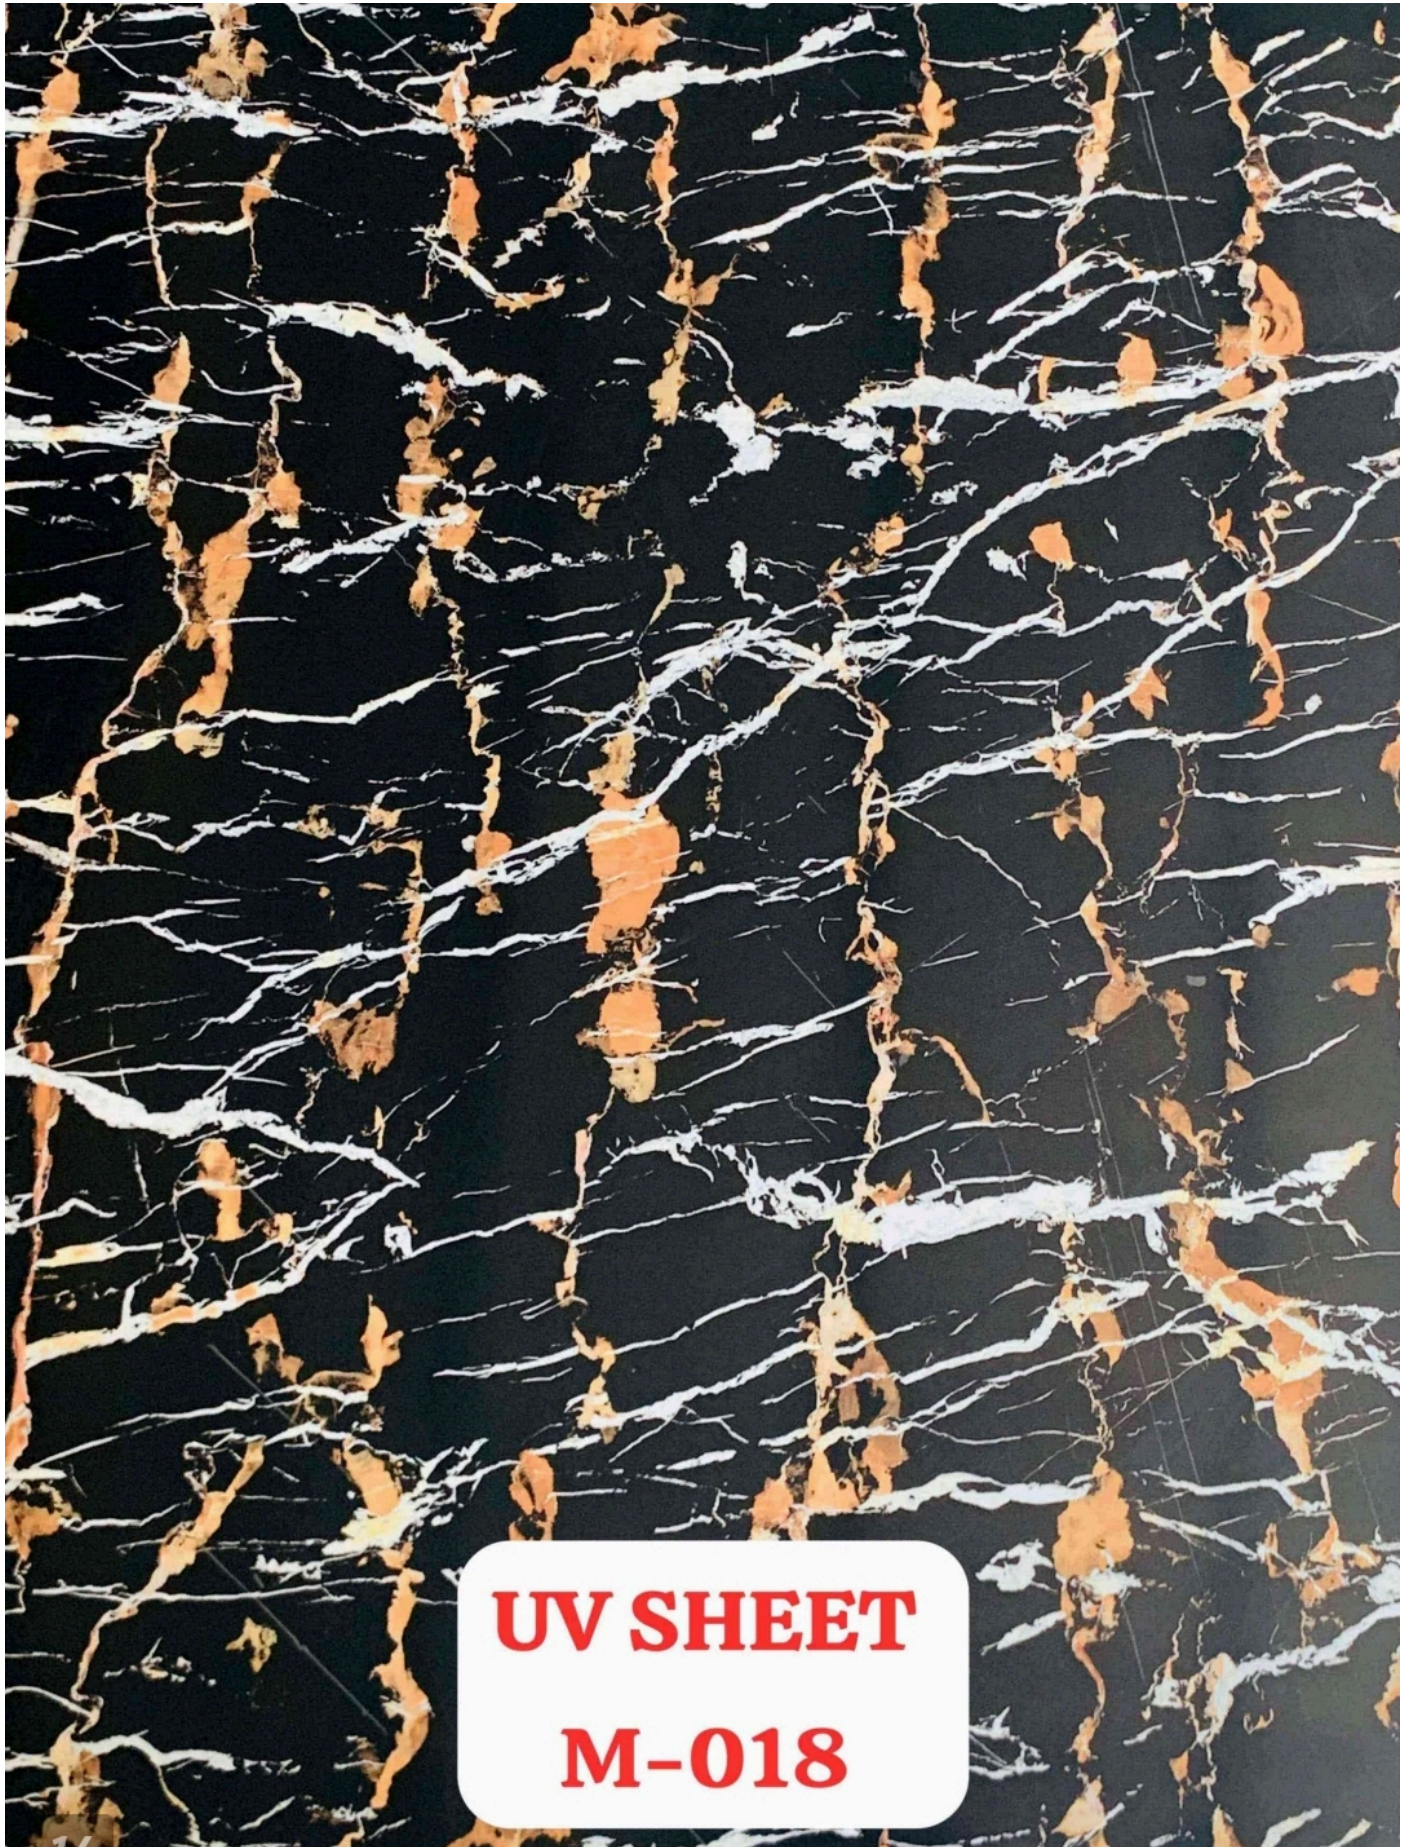

UV SHEET
M-018