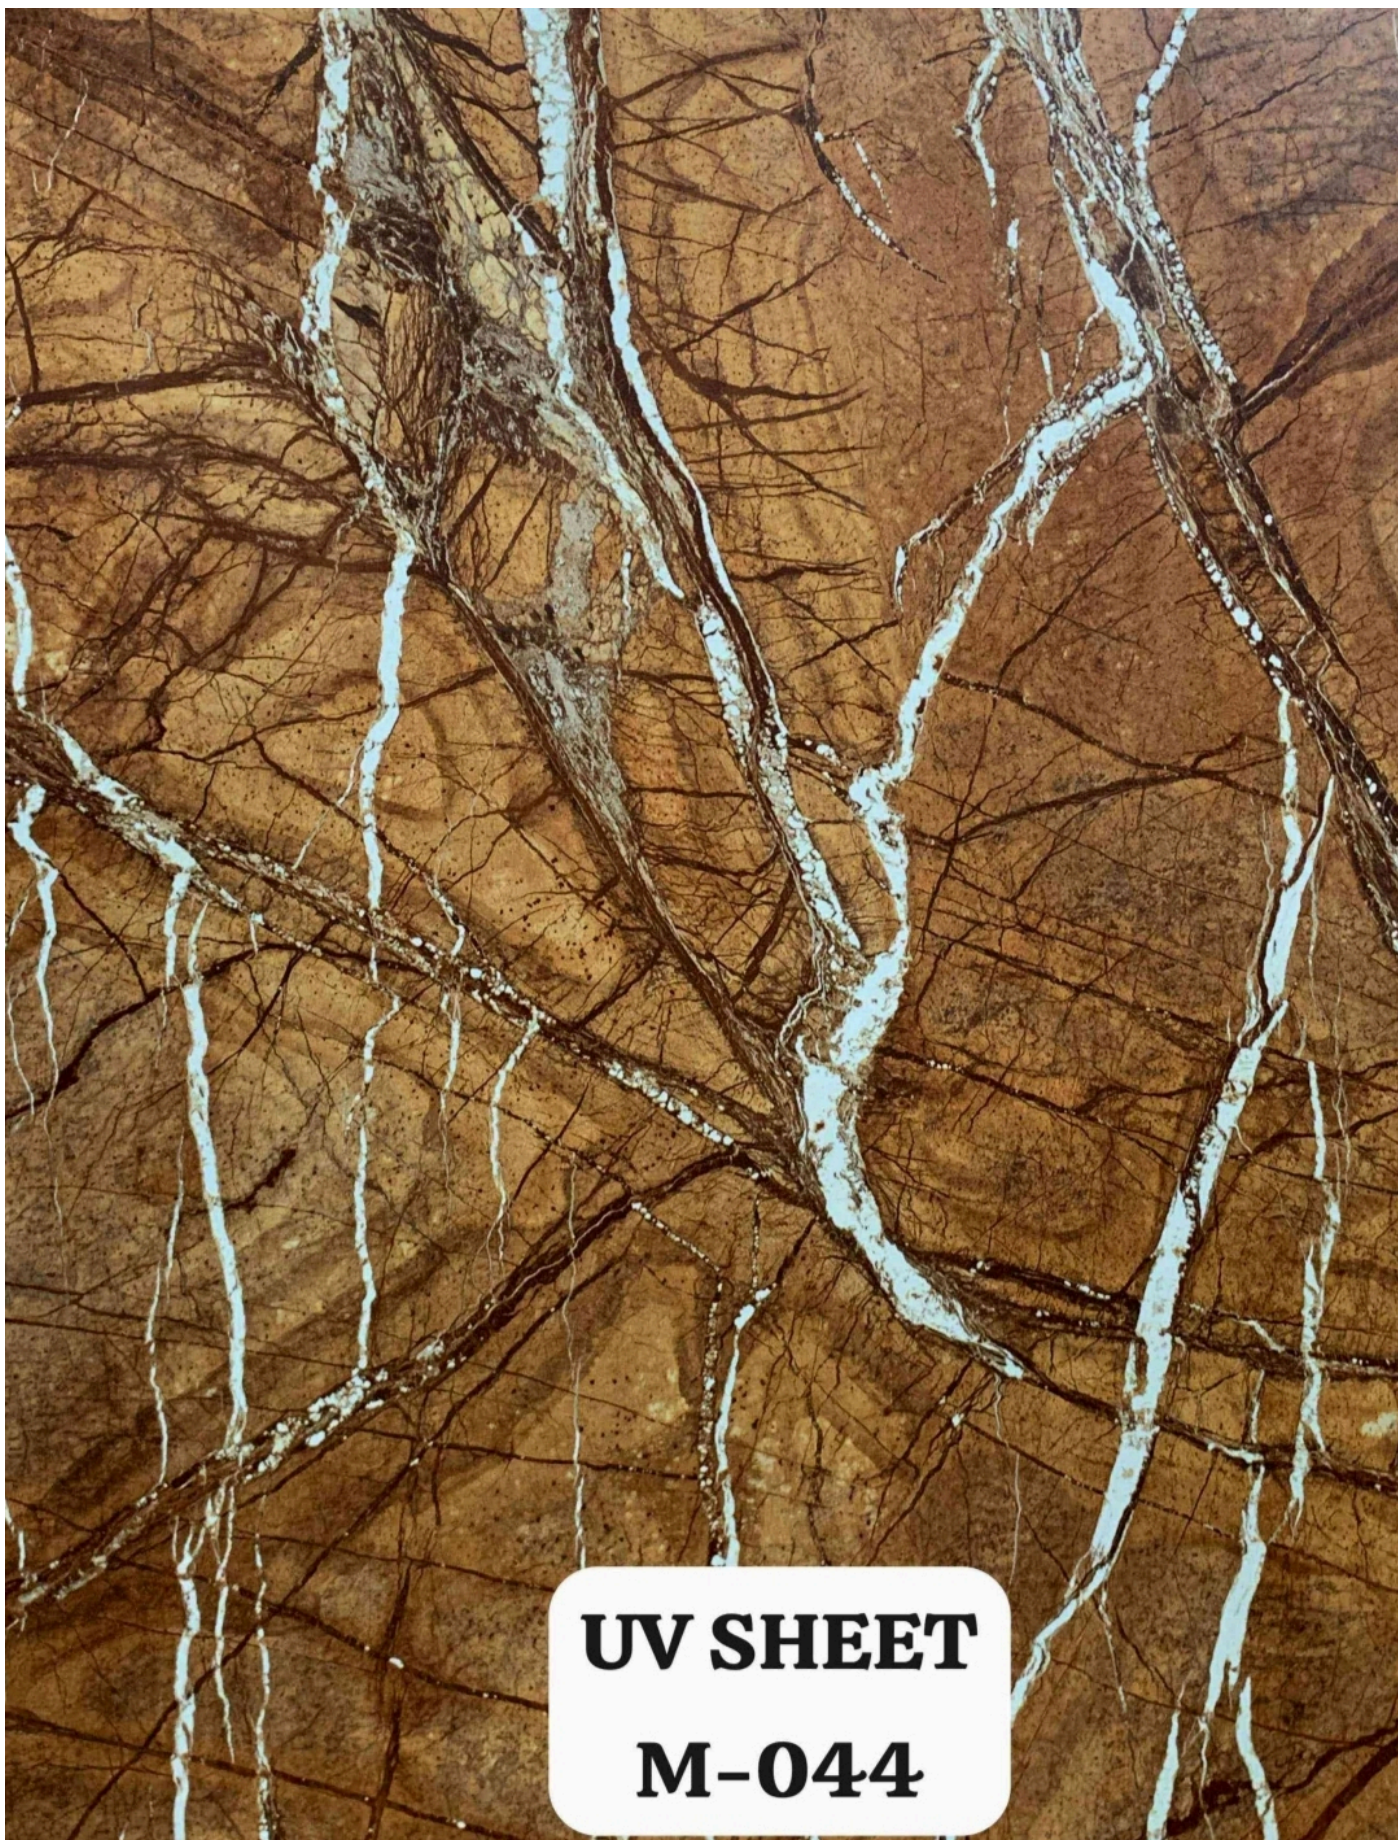

UV SHEET

M-044