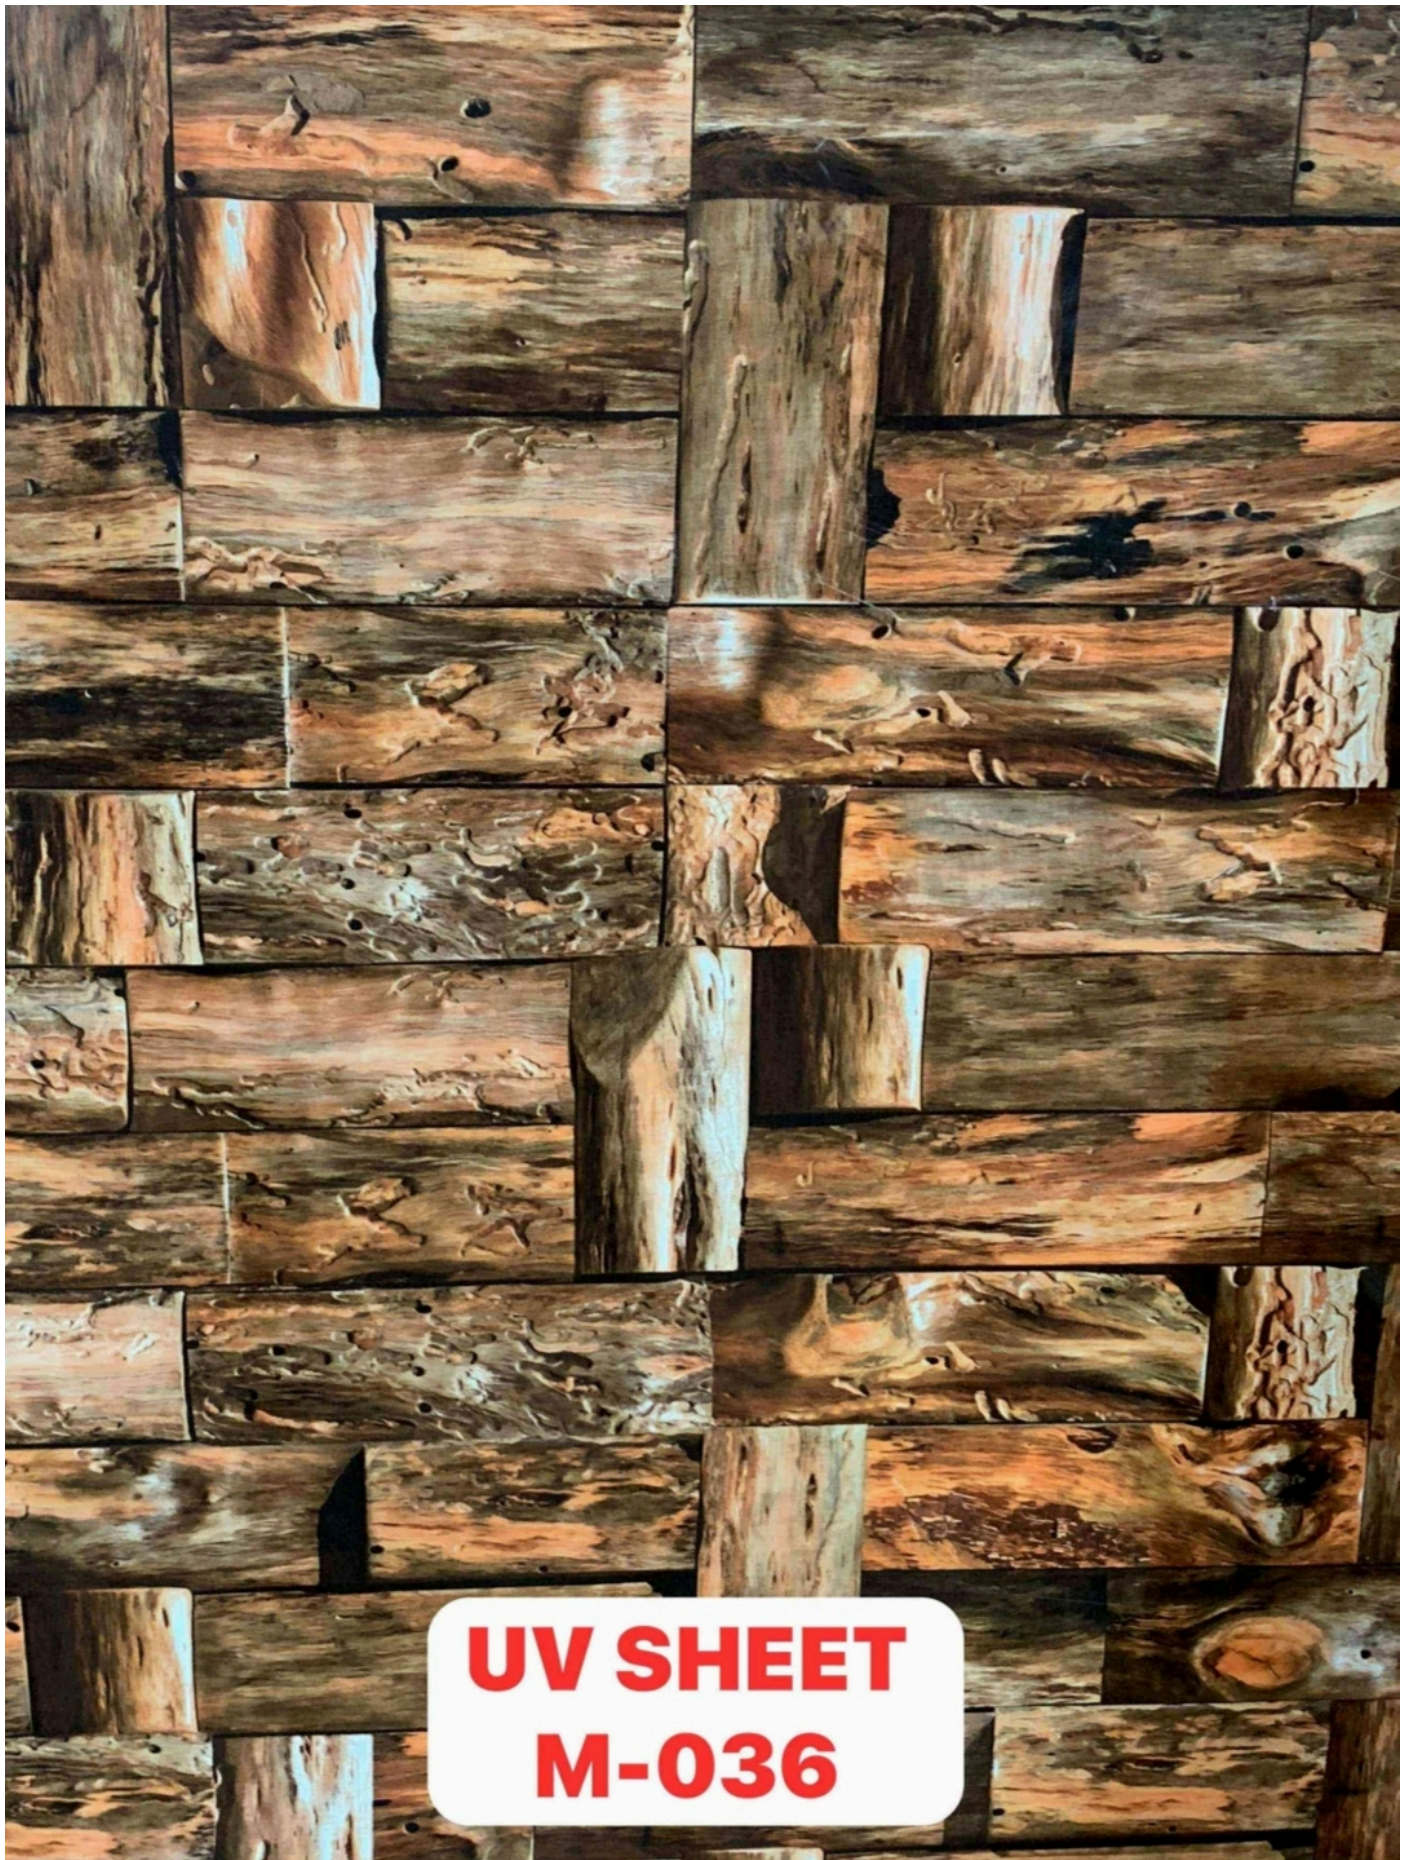

UV SHEET
M-036