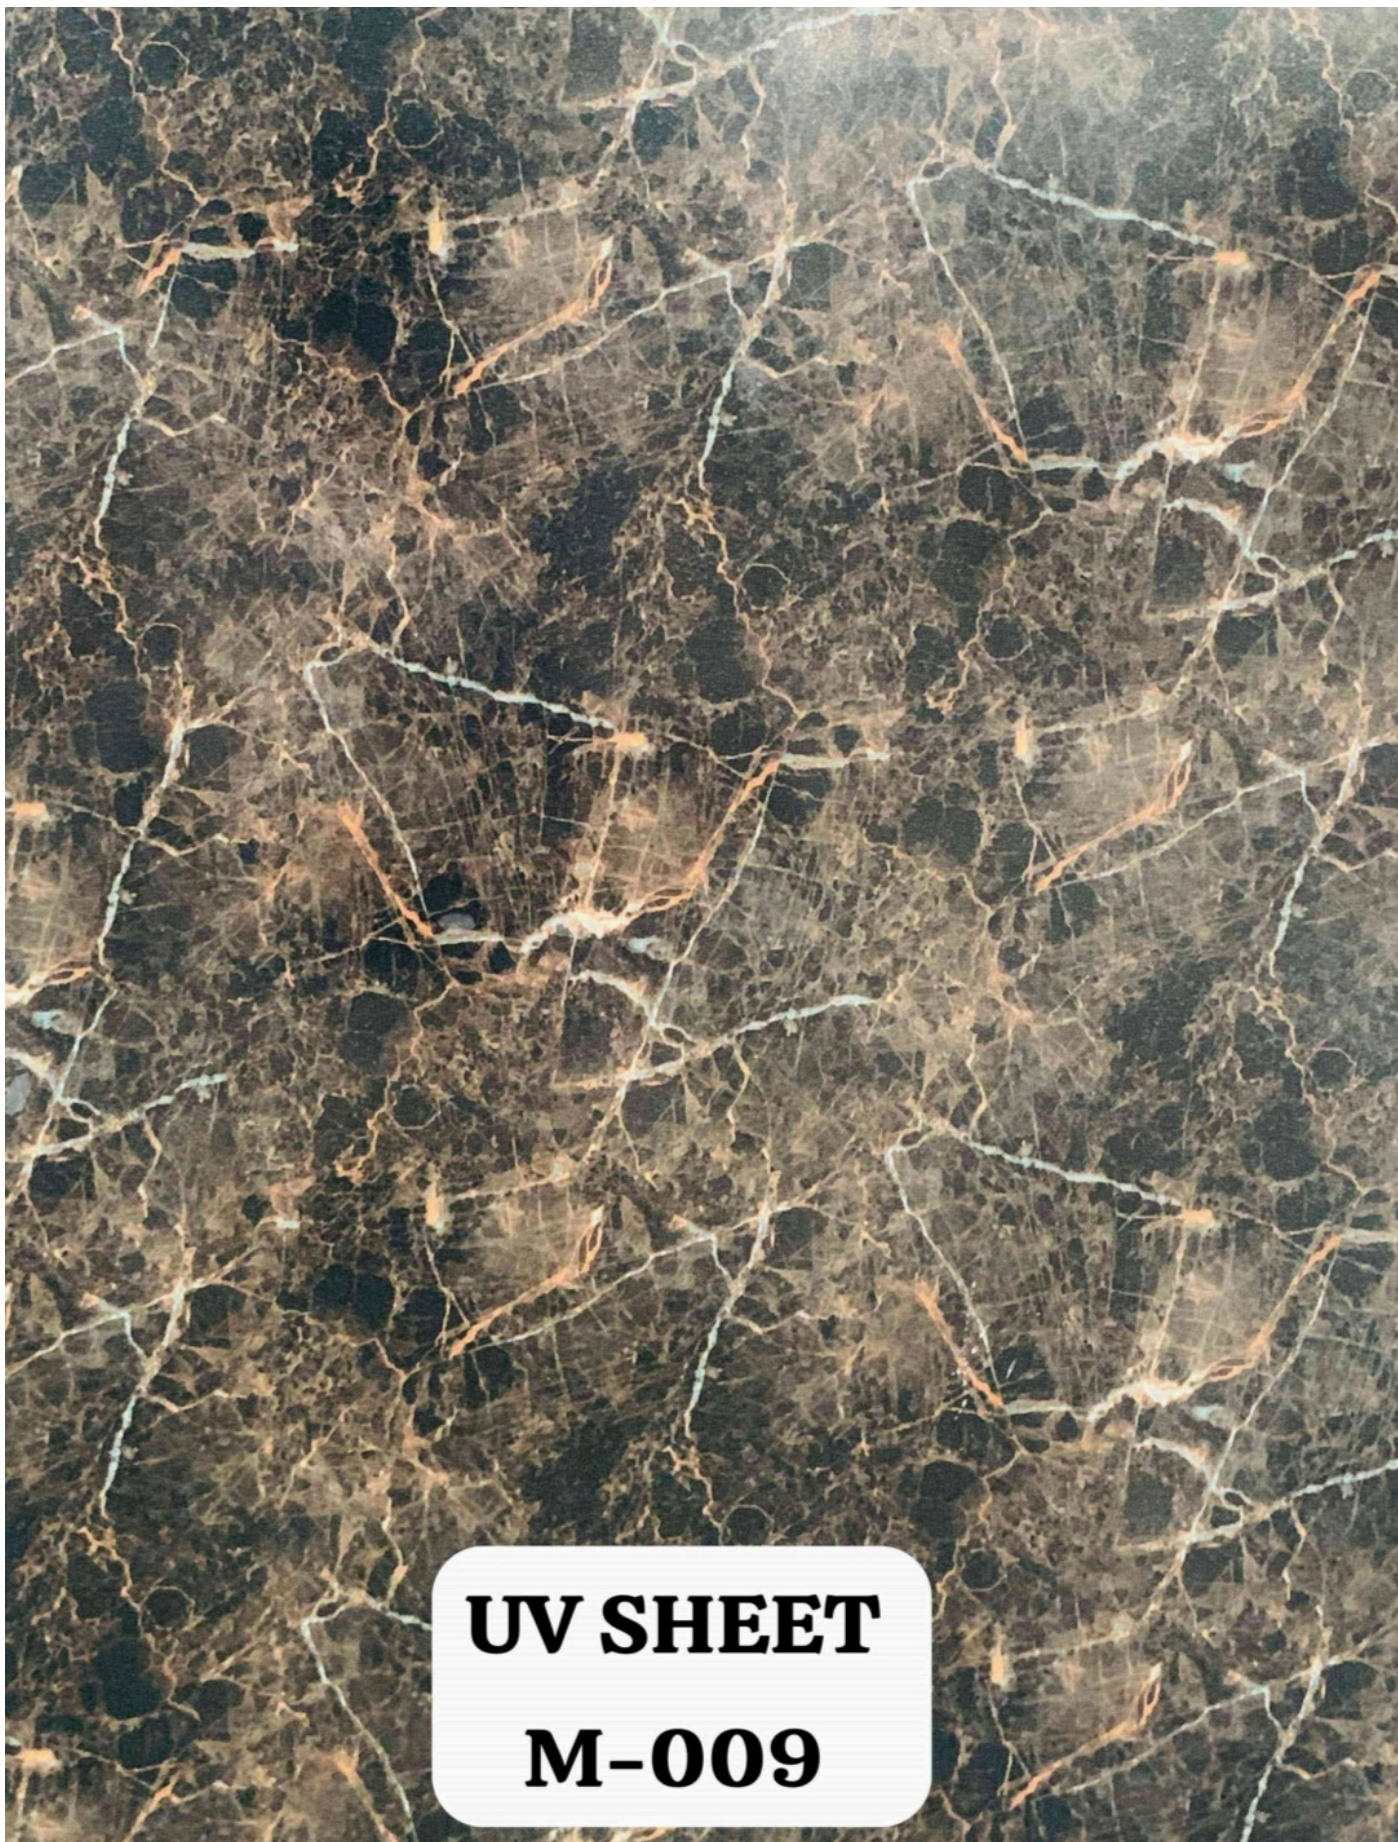

UV SHEET

M-001

The background of the entire image is a marbled paper texture. It features a complex, organic pattern of veins in shades of brown, tan, and beige, set against a lighter, off-white or light beige base. The veins vary in thickness and direction, creating a natural, stone-like appearance.

UV SHEET

M-002

UV SHEET

M-004

The image shows a full-page view of a marbled paper pattern. The pattern consists of irregular, intersecting lines in shades of grey, black, and brown, creating a complex, web-like structure. The background is a mix of light beige, cream, and pale greenish-grey tones. In the bottom right corner, there is a black rounded rectangular label with white text.

UV SHEET
M-005

UV SHEET
M-007

UV SHEET
M-009

**UV SHEET
M-010**

**UV SHEET
M-011**

The image shows a vertical wood grain texture in shades of brown and orange. The grain is oriented vertically and has a natural, slightly irregular appearance with some darker streaks and knots. In the bottom right corner, there is a white rounded rectangular label with black text.

The image shows a close-up, vertical view of a wood grain texture. The wood has a warm, golden-brown color with prominent vertical grain lines and several dark, irregular knots. The texture is highly detailed, showing the natural grain patterns and imperfections of the wood.