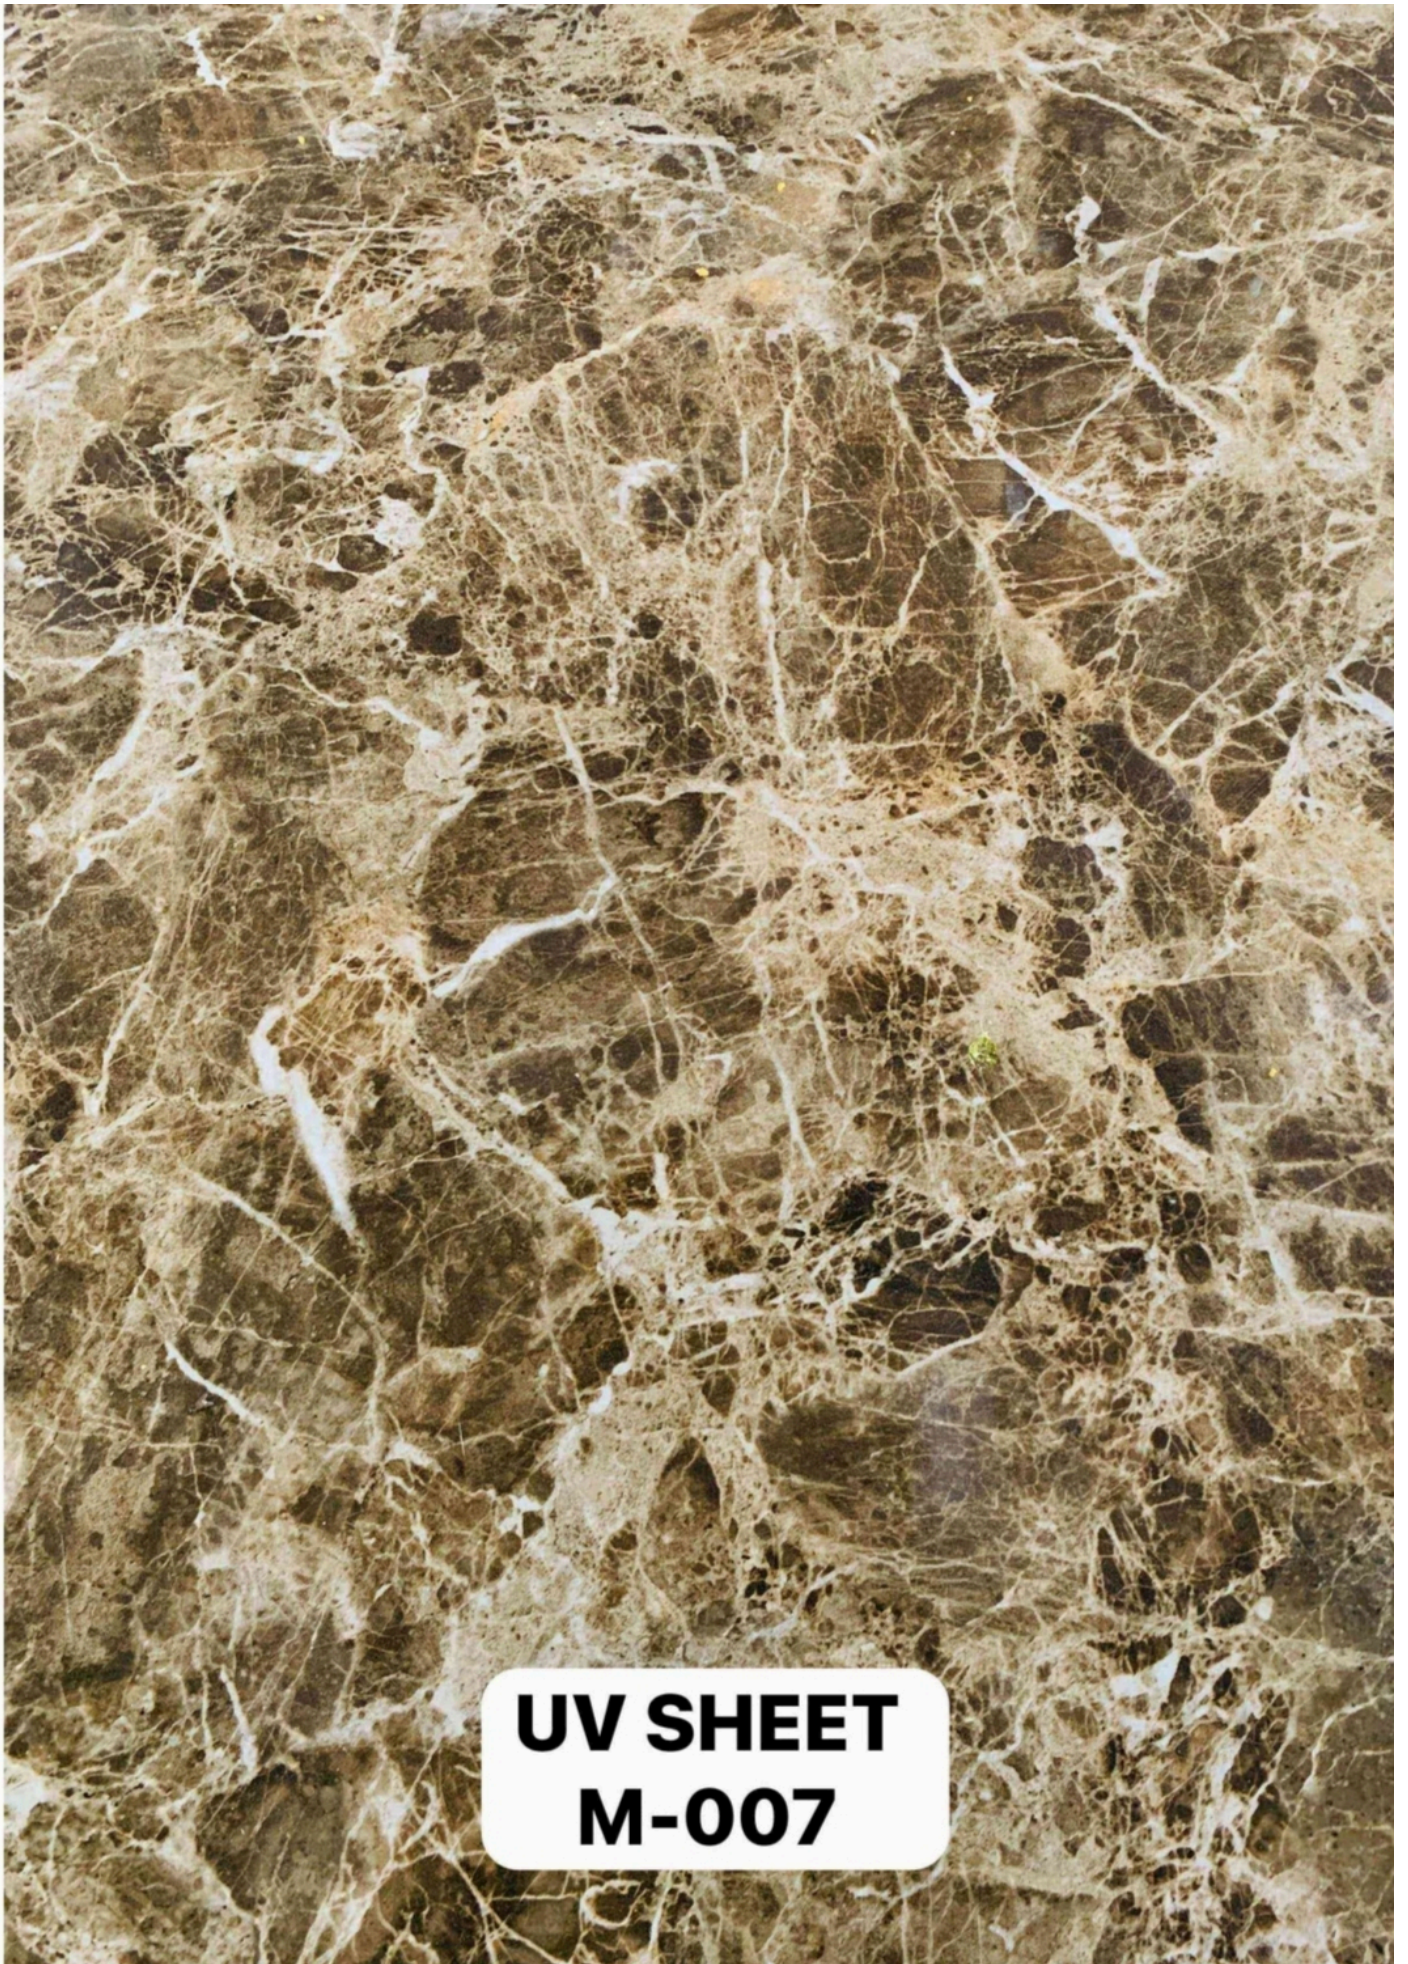

UV SHEET

M-001

The background of the entire image is a marbled paper texture. It features a complex, organic pattern of veins in shades of brown, tan, and beige, set against a lighter, off-white or light beige base. The veins vary in thickness and direction, creating a natural, stone-like appearance.

UV SHEET

M-002

UV SHEET

M-004

The image shows a full-page view of a marbled paper pattern. The pattern consists of irregular, intersecting lines in shades of grey, black, and brown, creating a complex, web-like structure. The background is a mix of light beige, cream, and pale greenish-grey tones. In the bottom right corner, there is a black rounded rectangular label with white text.

UV SHEET
M-005

UV SHEET
M-007

UV SHEET
M-009

**UV SHEET
M-010**

**UV SHEET
M-011**

The image shows a vertical wood grain texture in shades of brown and orange. The grain is oriented vertically and has a natural, slightly irregular appearance with some darker streaks and knots. In the bottom right corner, there is a white rounded rectangular label with black text.

The image shows a close-up, vertical view of a wood grain texture. The wood has a warm, golden-brown color with prominent vertical grain lines and several dark, irregular knots. The texture is highly detailed, showing the natural grain patterns and imperfections of the wood.