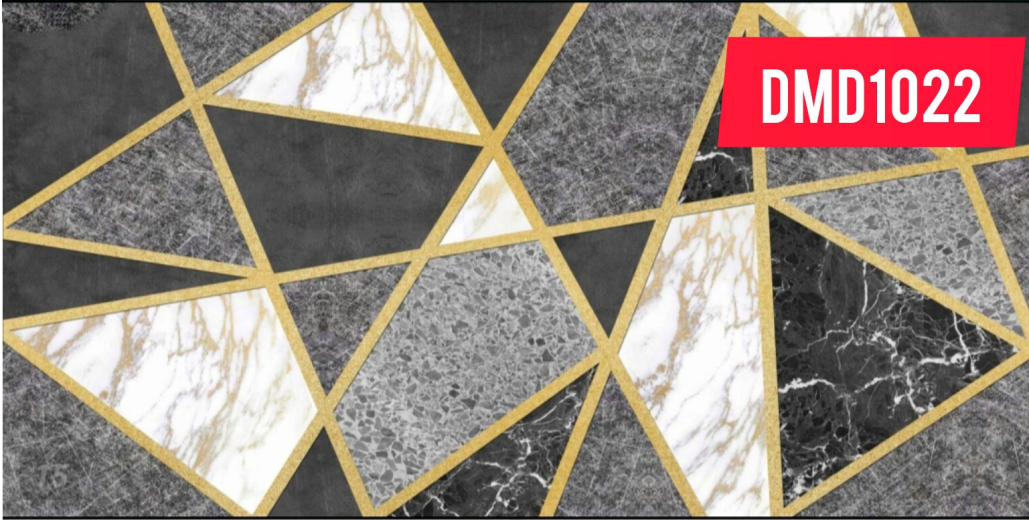

DMD1021

DMD1022

DMD1023

DMD1024