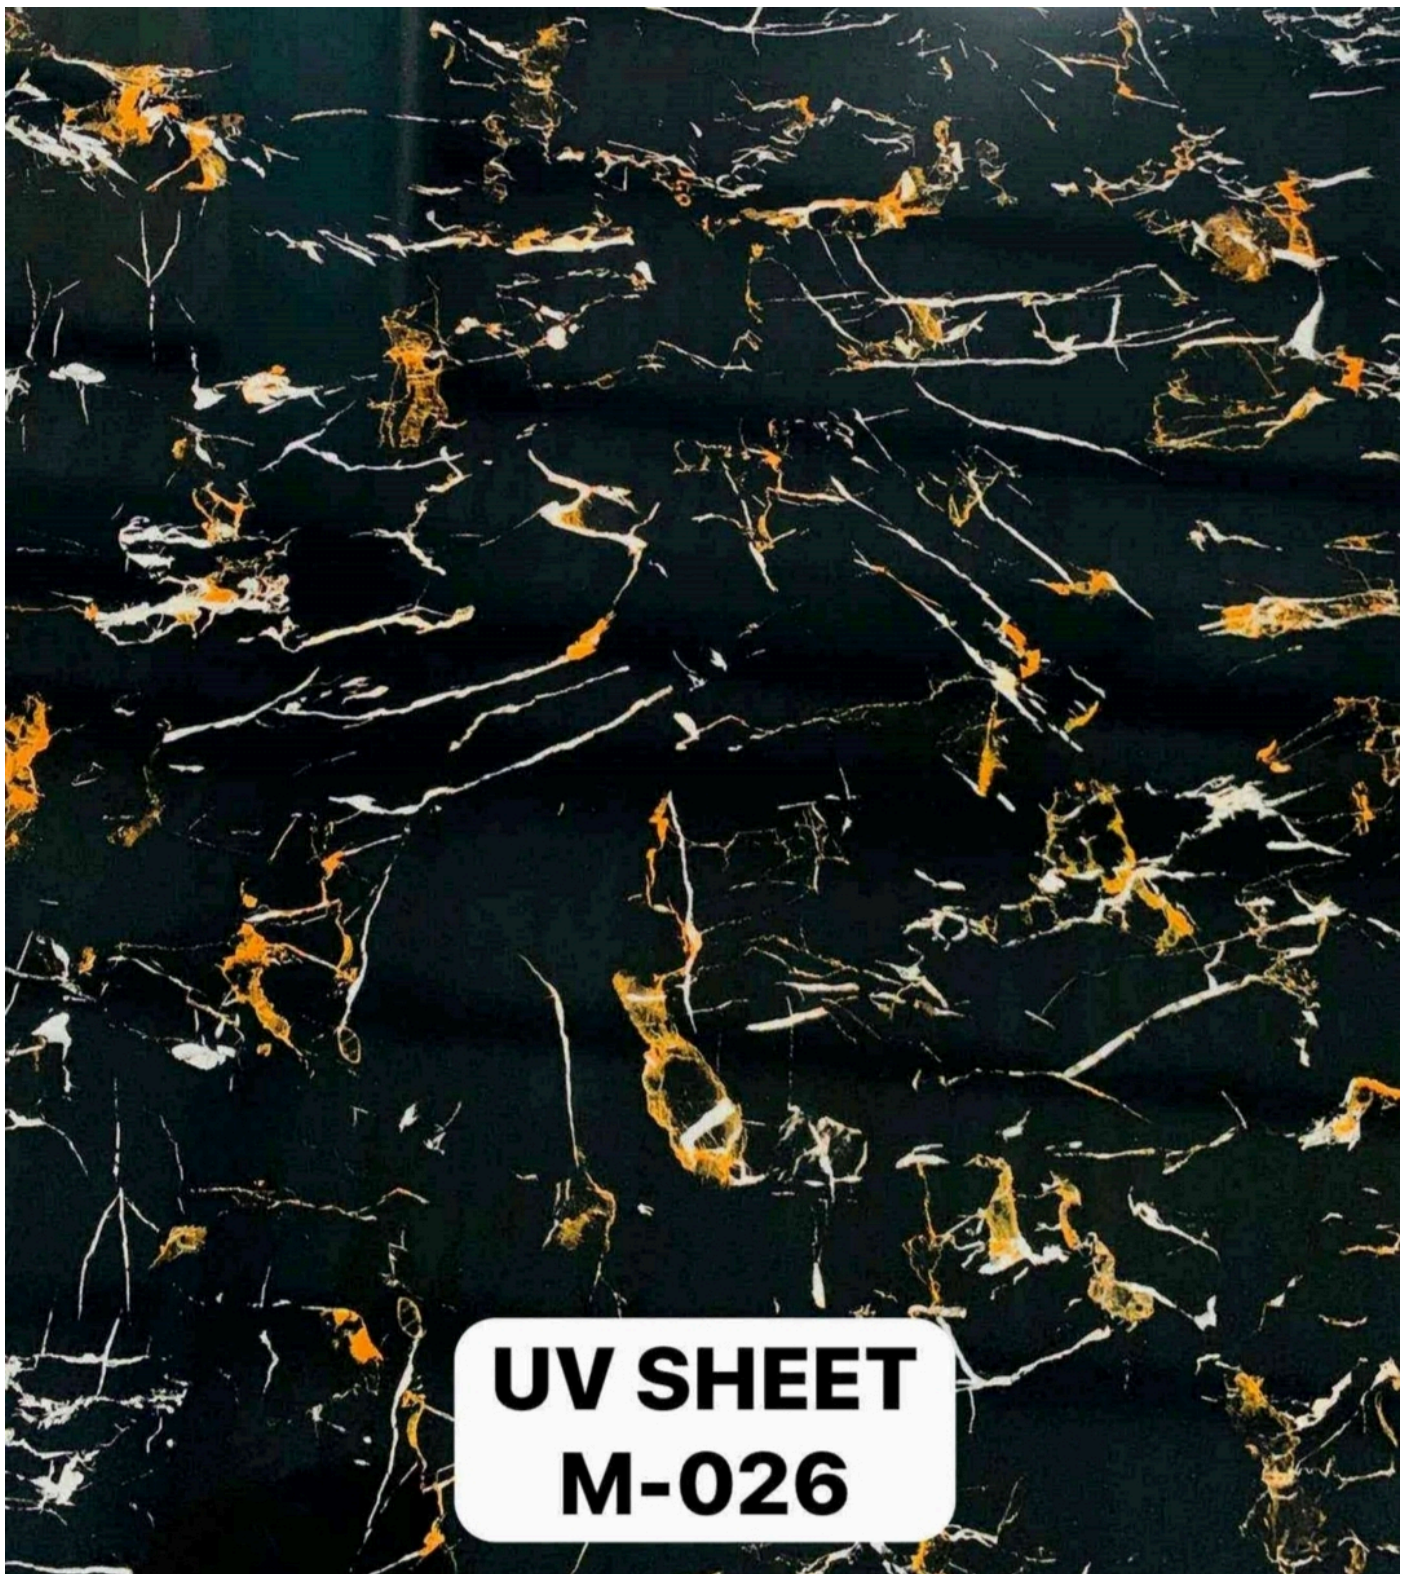

UV SHEET
M-026