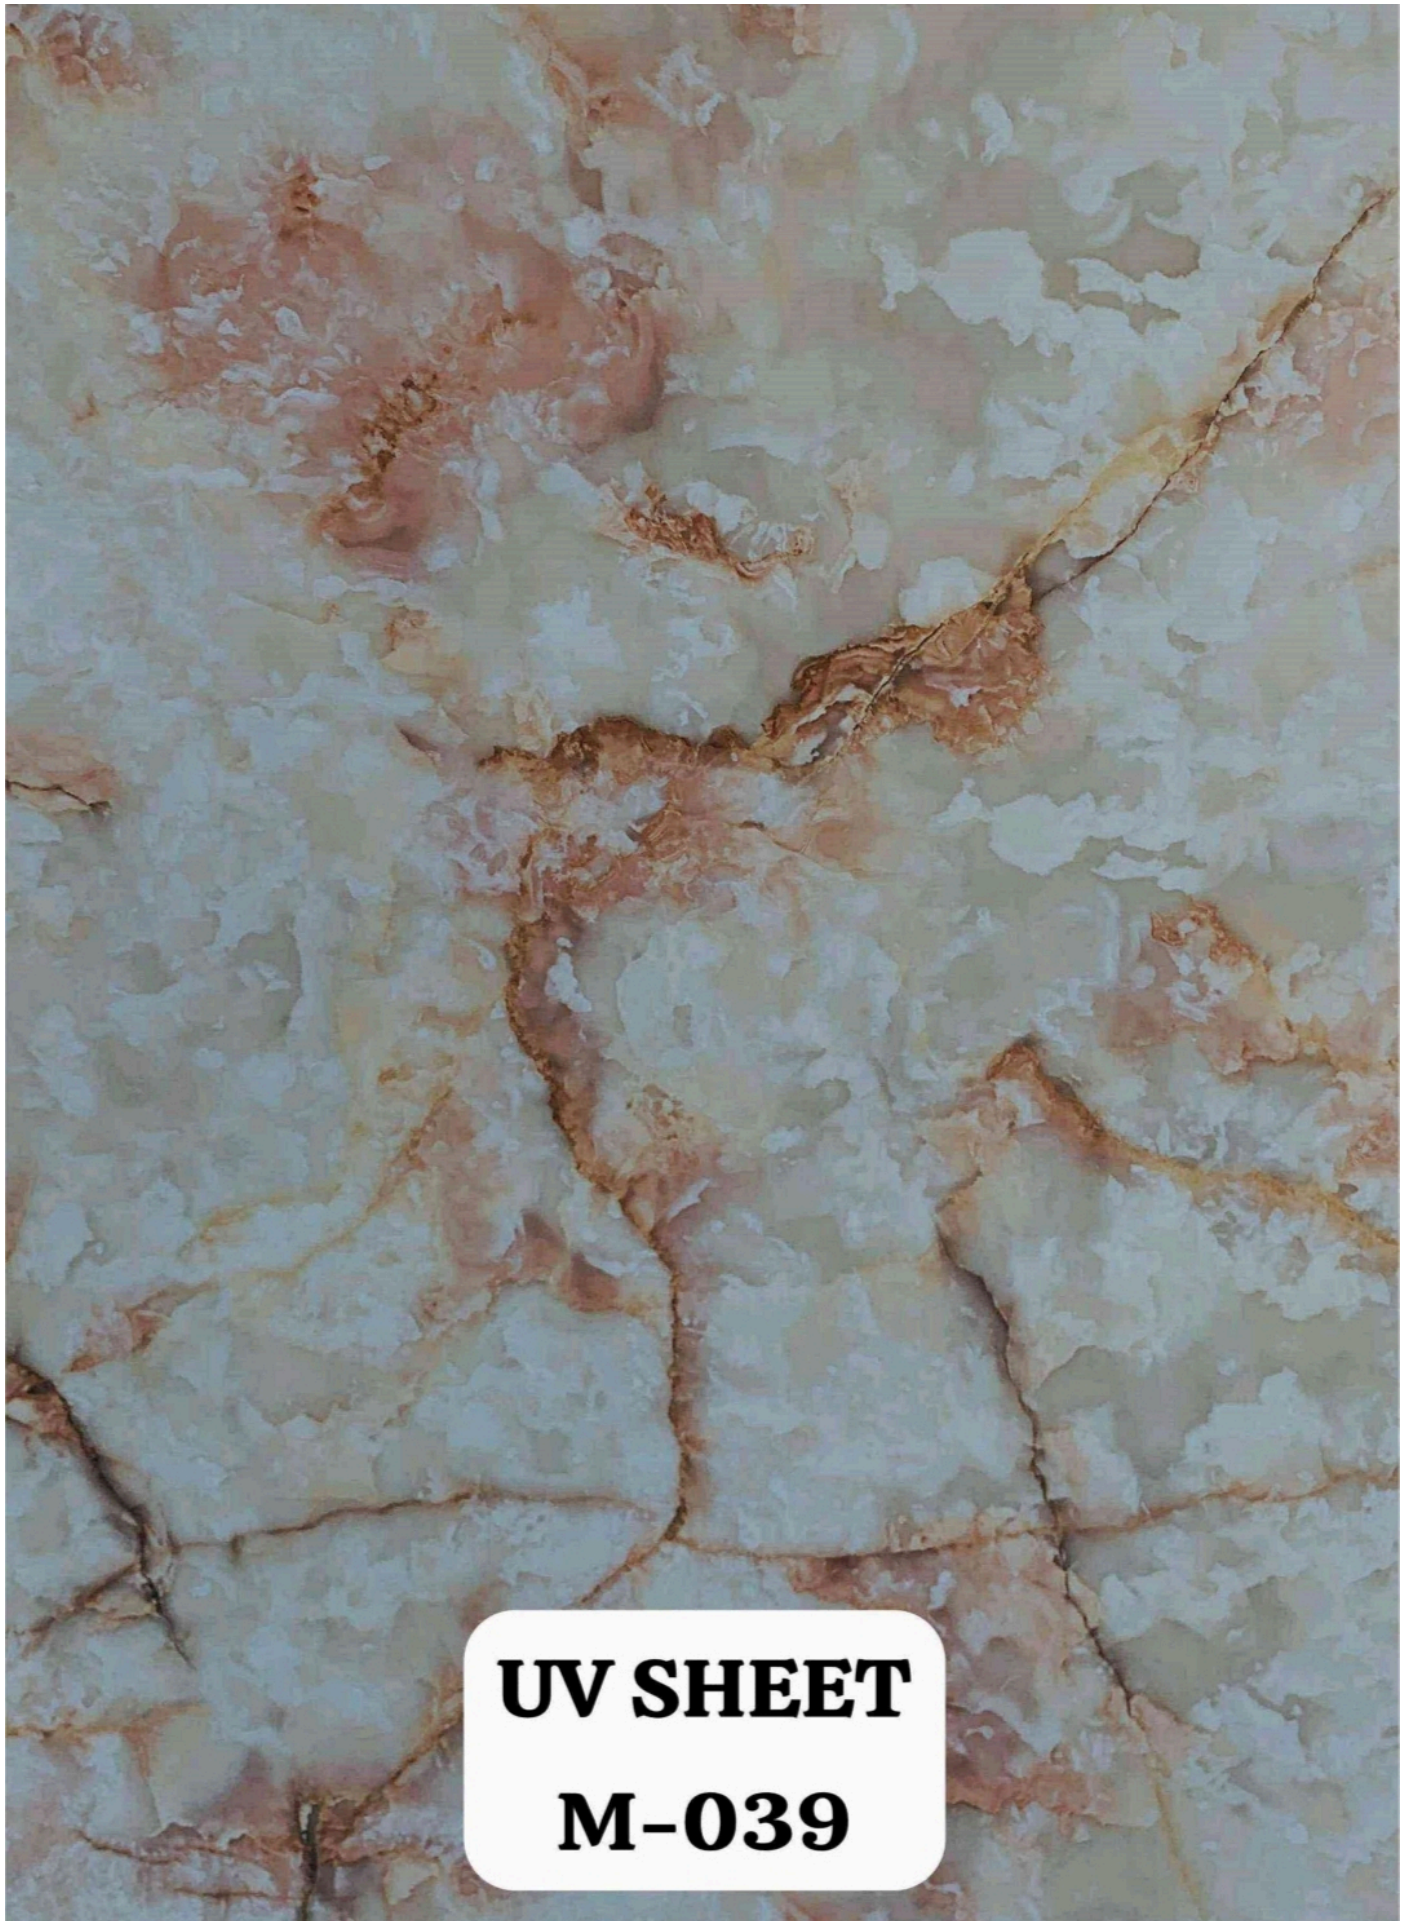

UV SHEET

M-039