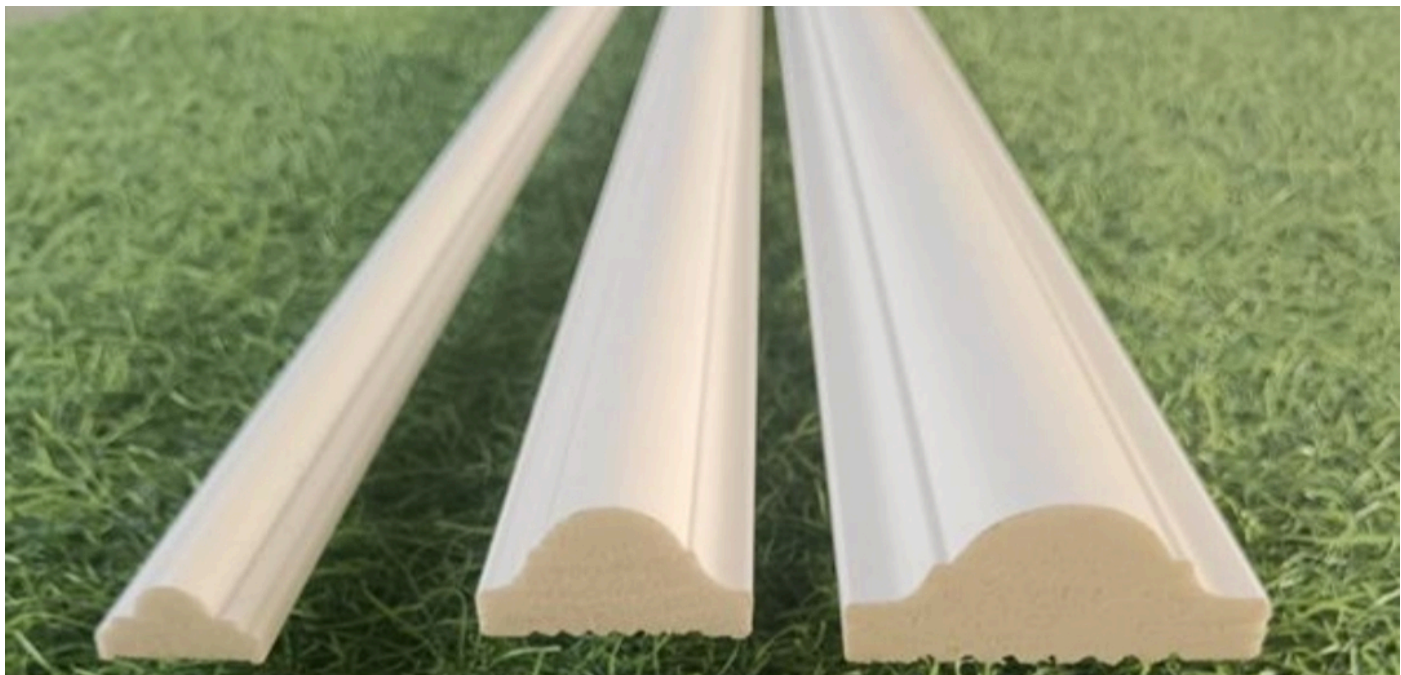

25MM 40MM 60MM

**P
S
1
0
0
1**

**P
S
1
0
0
2**

**P
S
1
0
0
3**