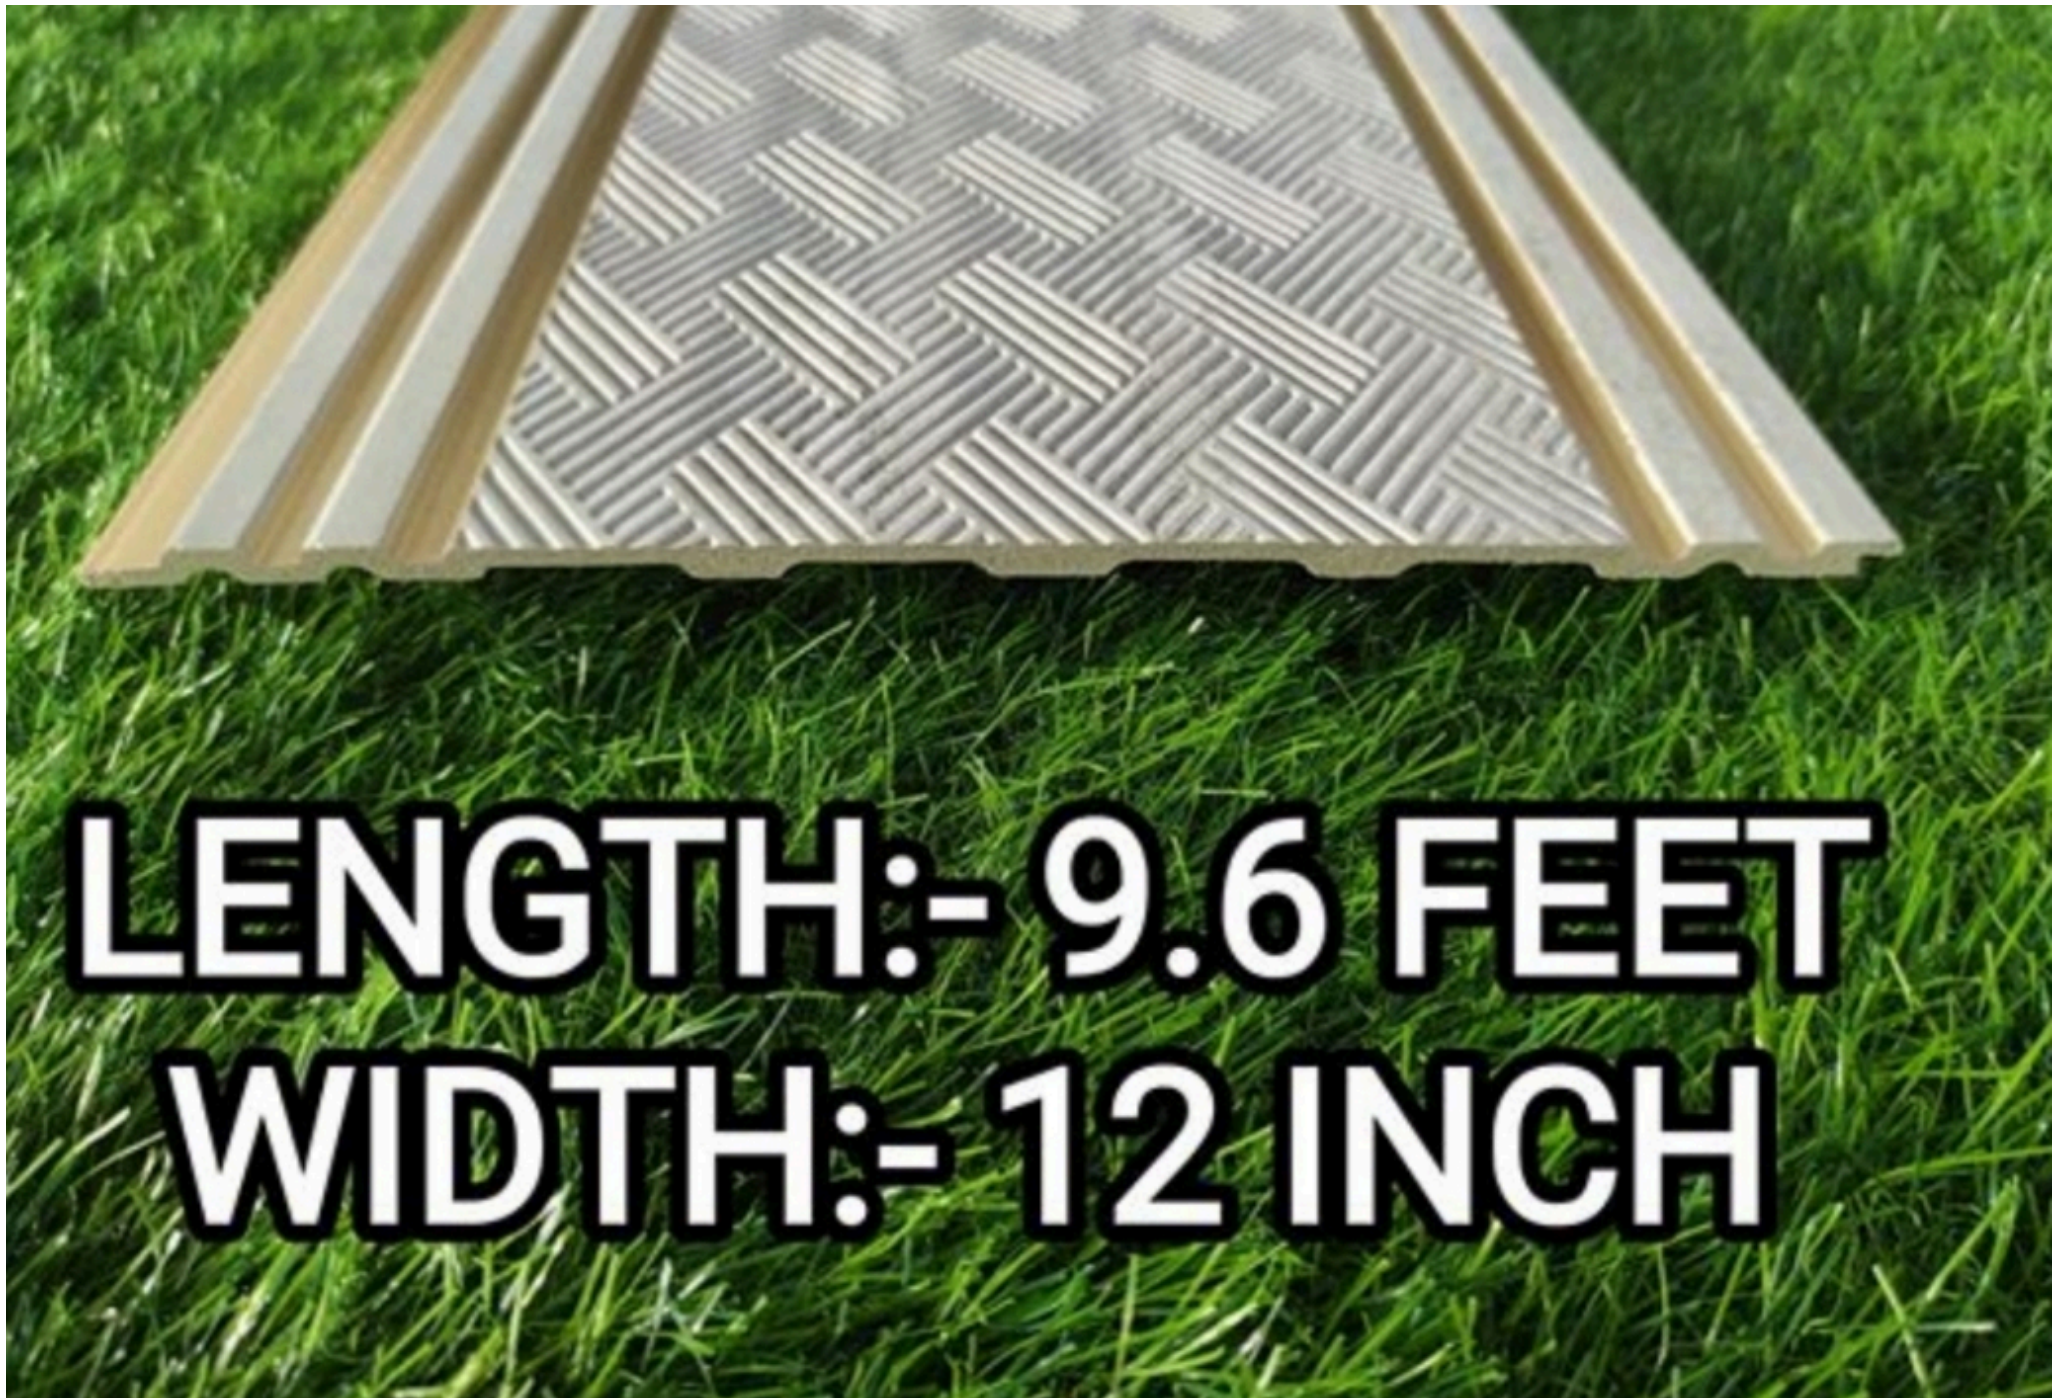

PS 6022

PS 6023

LENGTH:- 9.6 FEET
WIDTH:- 12 INCH

PS8003

PS8004

PS8006

PS8009

PS8010