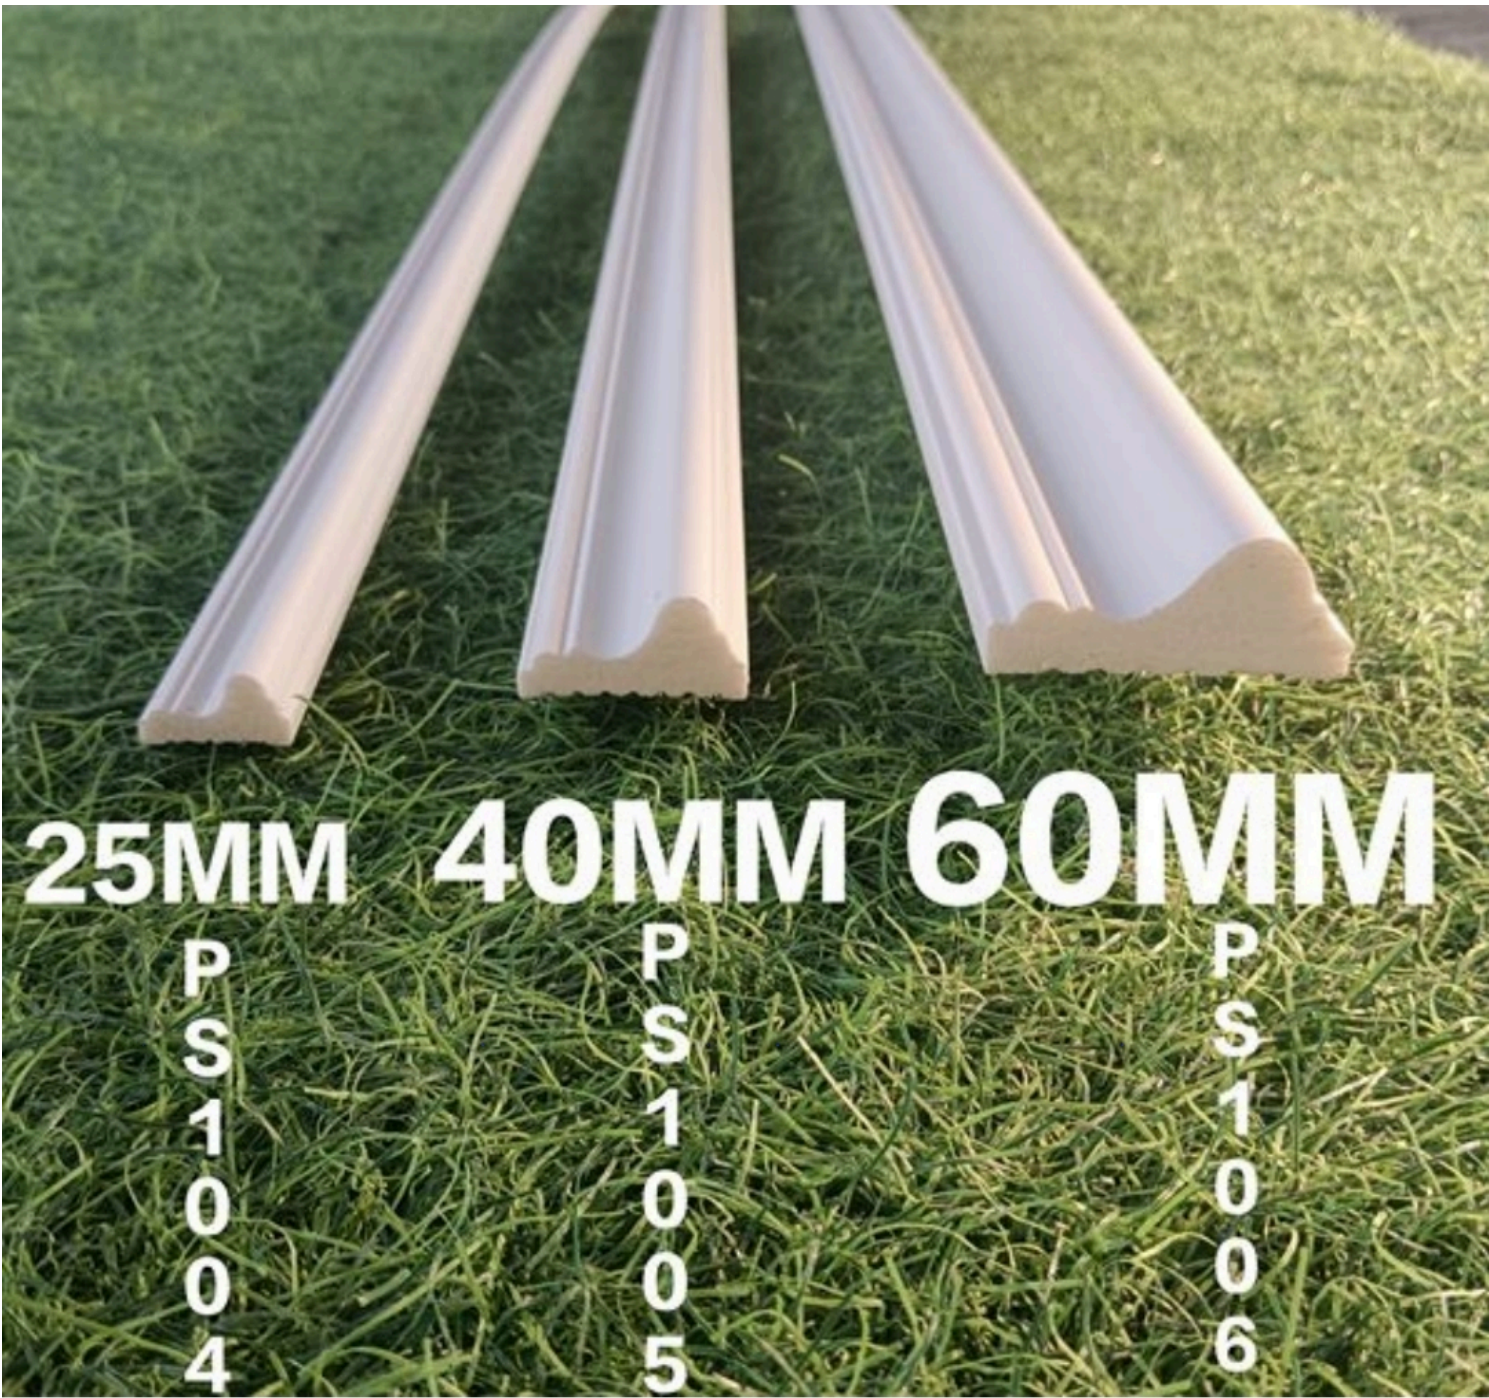

PS8011

PS8012

PS8013

PS8014

**FRENCH
MOULDING**

LENGTH:- 8 FT

25MM

**P
S
1
0
0
4**