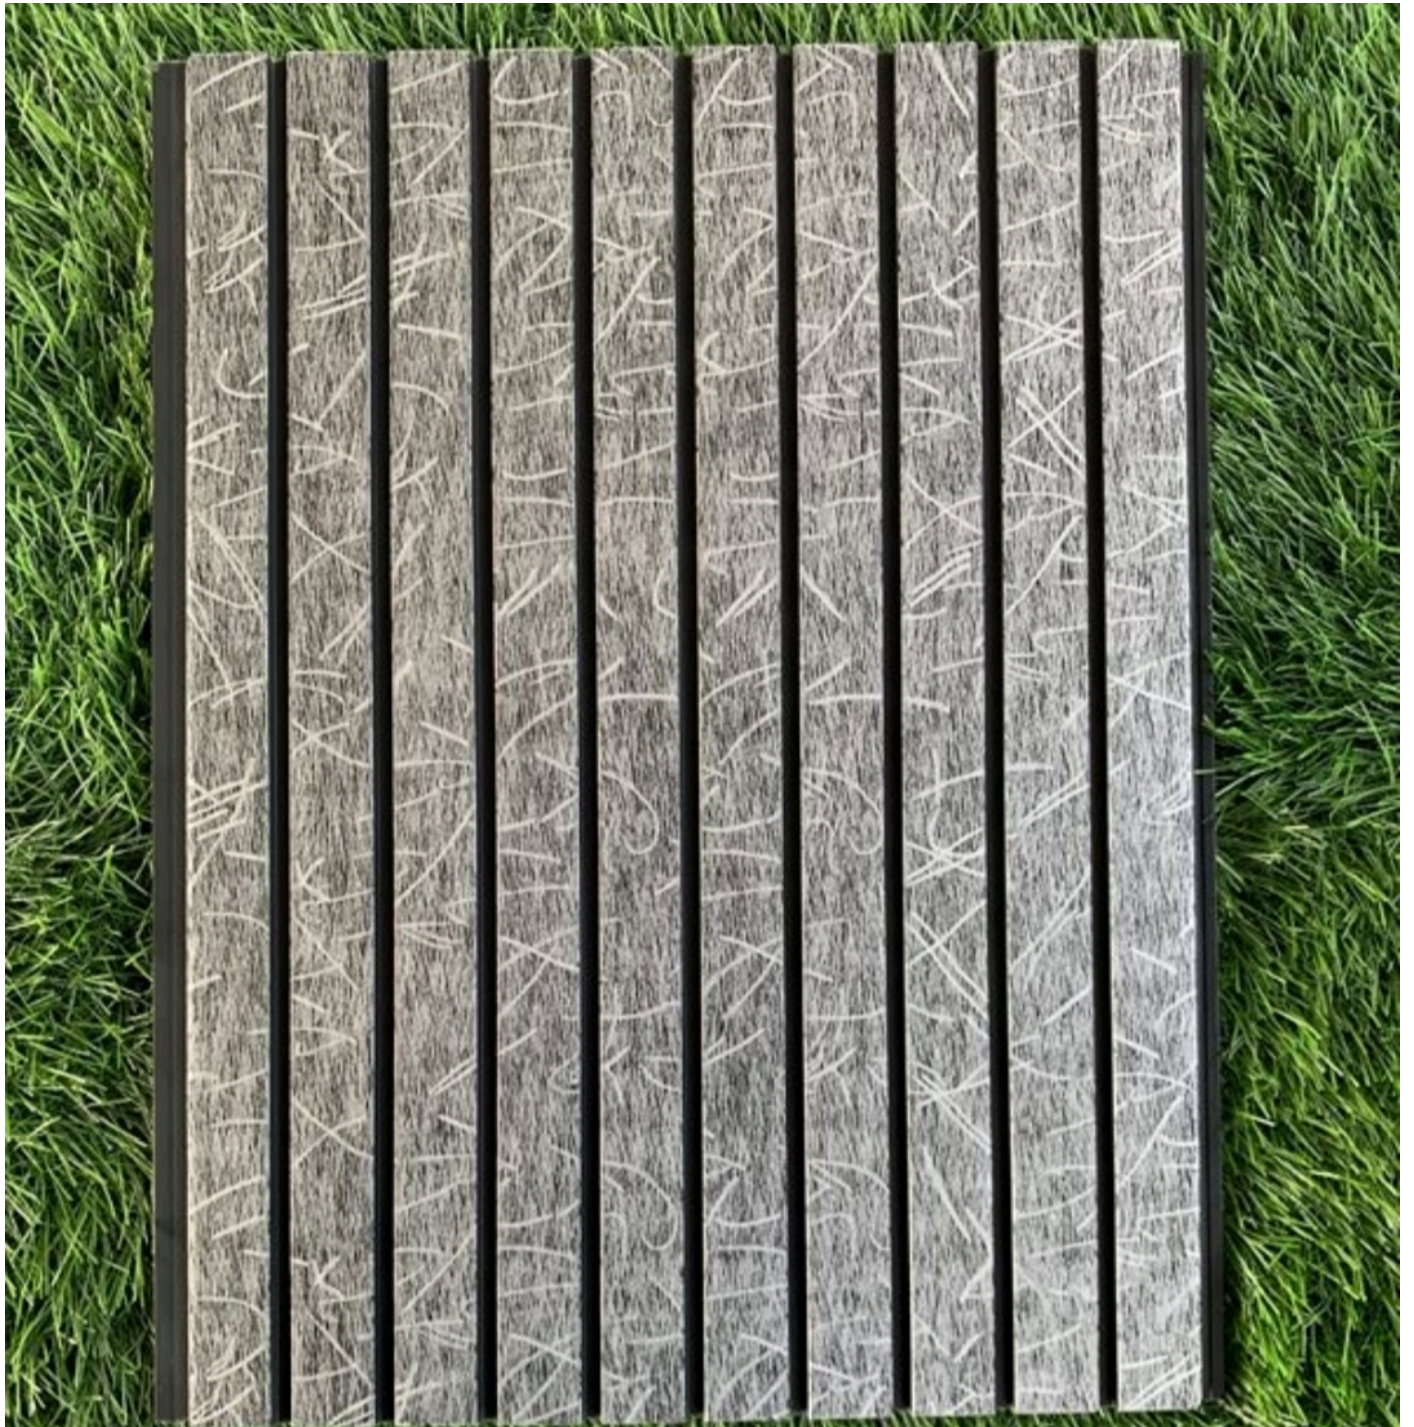

IN-5055

IN-5056

IN-5001

IN-5002

IN-5003

The image shows two vertical panels of wood-grain laminate flooring. The left panel is a dark grey color with a subtle wood grain pattern. The right panel is a natural light brown color with a more pronounced wood grain. Both panels have a glossy finish, reflecting light. The panels are separated by a thin vertical line.

IN 5051 IN 5052

GLOSSY

3004

3010

3012

3023

3025

A photograph of a wooden fence made of vertical slats, set against a background of green grass. At the bottom center, there is a white, rounded rectangular sign with the number 3027 written in bold black font.