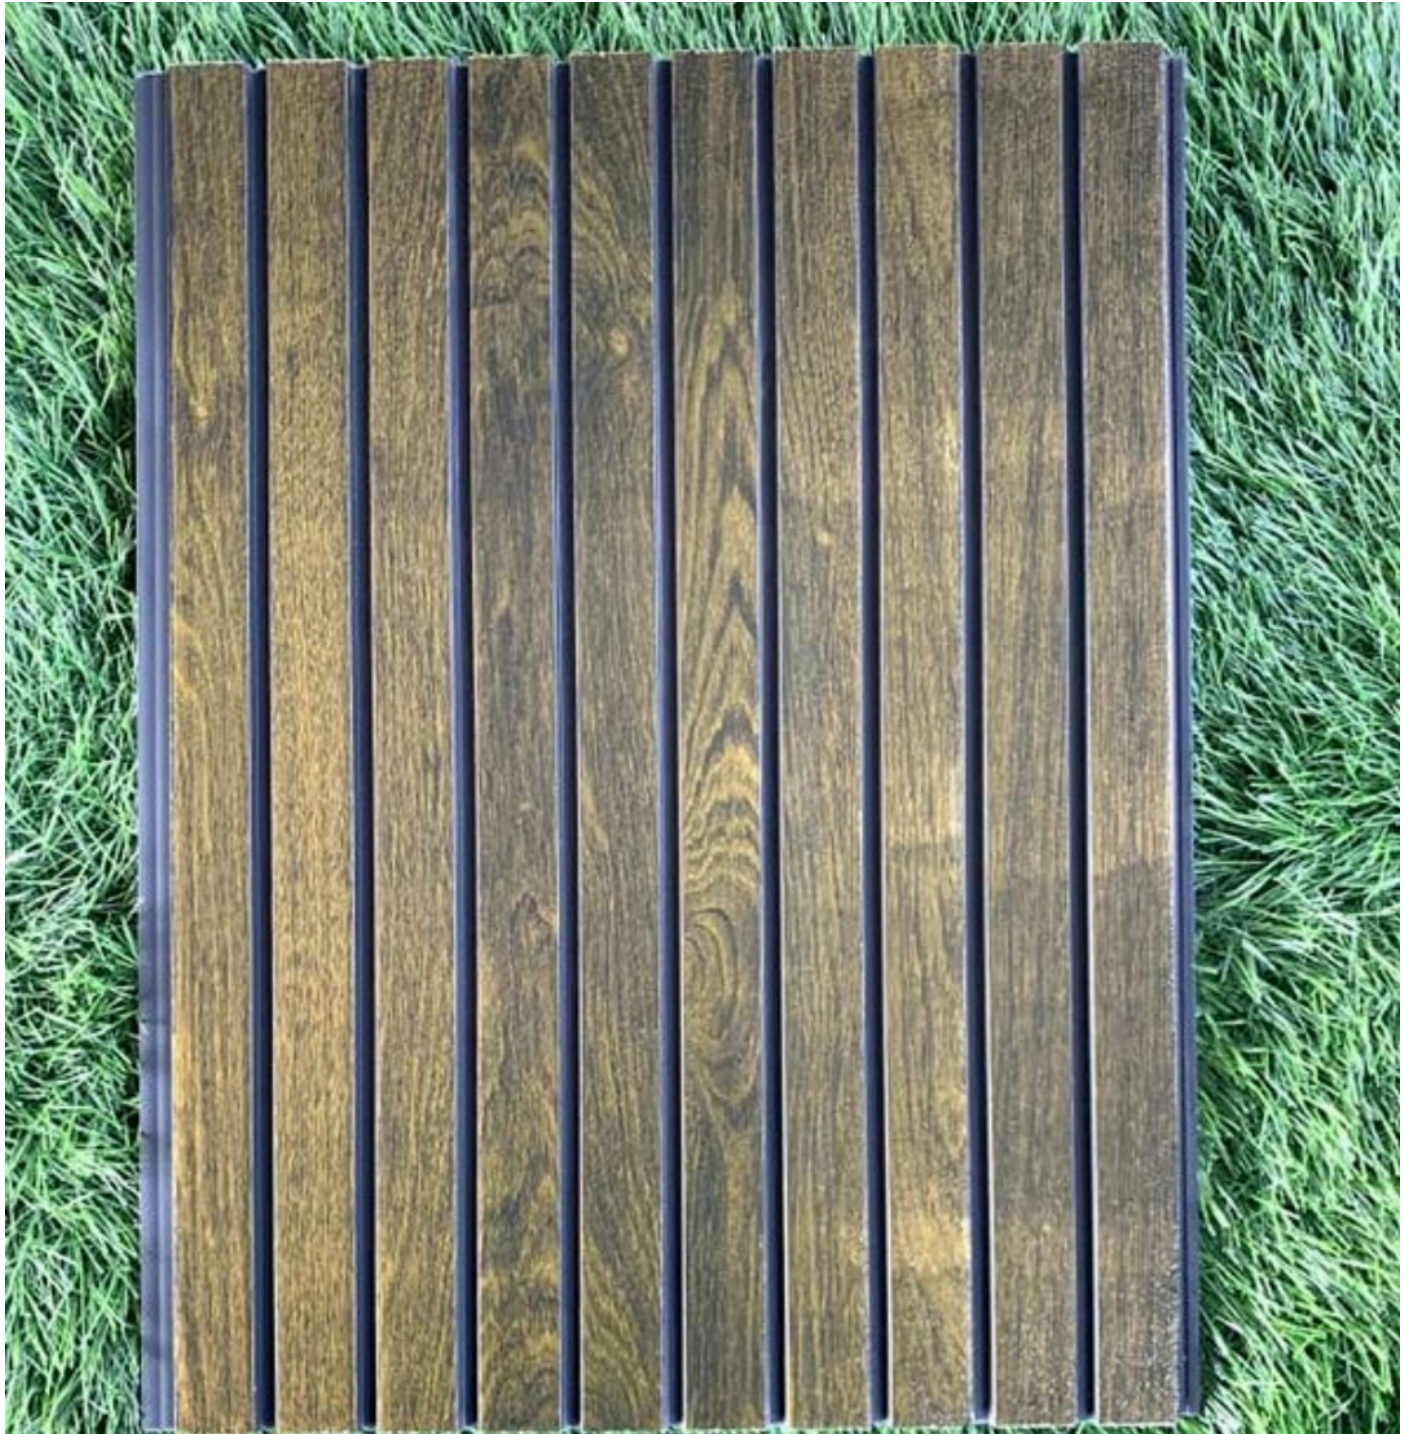

IN-1251

IN-1252

IN-5012

IN-5013

IN-5014

IN-5015

IN-5004

IN-5005

IN-5055

IN-5056

IN-5001

IN-5002

IN-5003

The image shows two vertical panels of wood-grain laminate flooring. The left panel is a dark grey color with a subtle wood grain pattern. The right panel is a natural light brown color with a more pronounced wood grain. Both panels have a glossy finish, reflecting light. The panels are separated by a thin vertical line.

IN 5051 IN 5052

GLOSSY

3004

3010

3012

3023

3025

A photograph of a wooden fence made of vertical slats, set against a background of green grass. At the bottom center, there is a white, rounded rectangular sign with the number 3027 written in bold black font.

L107

The image features a light-colored wood-grain background with several vertical black lines of varying thicknesses. The lines are spaced evenly across the width of the image. At the bottom center, the text 'L108' is displayed in a large, bold, white font with a thick black outline.