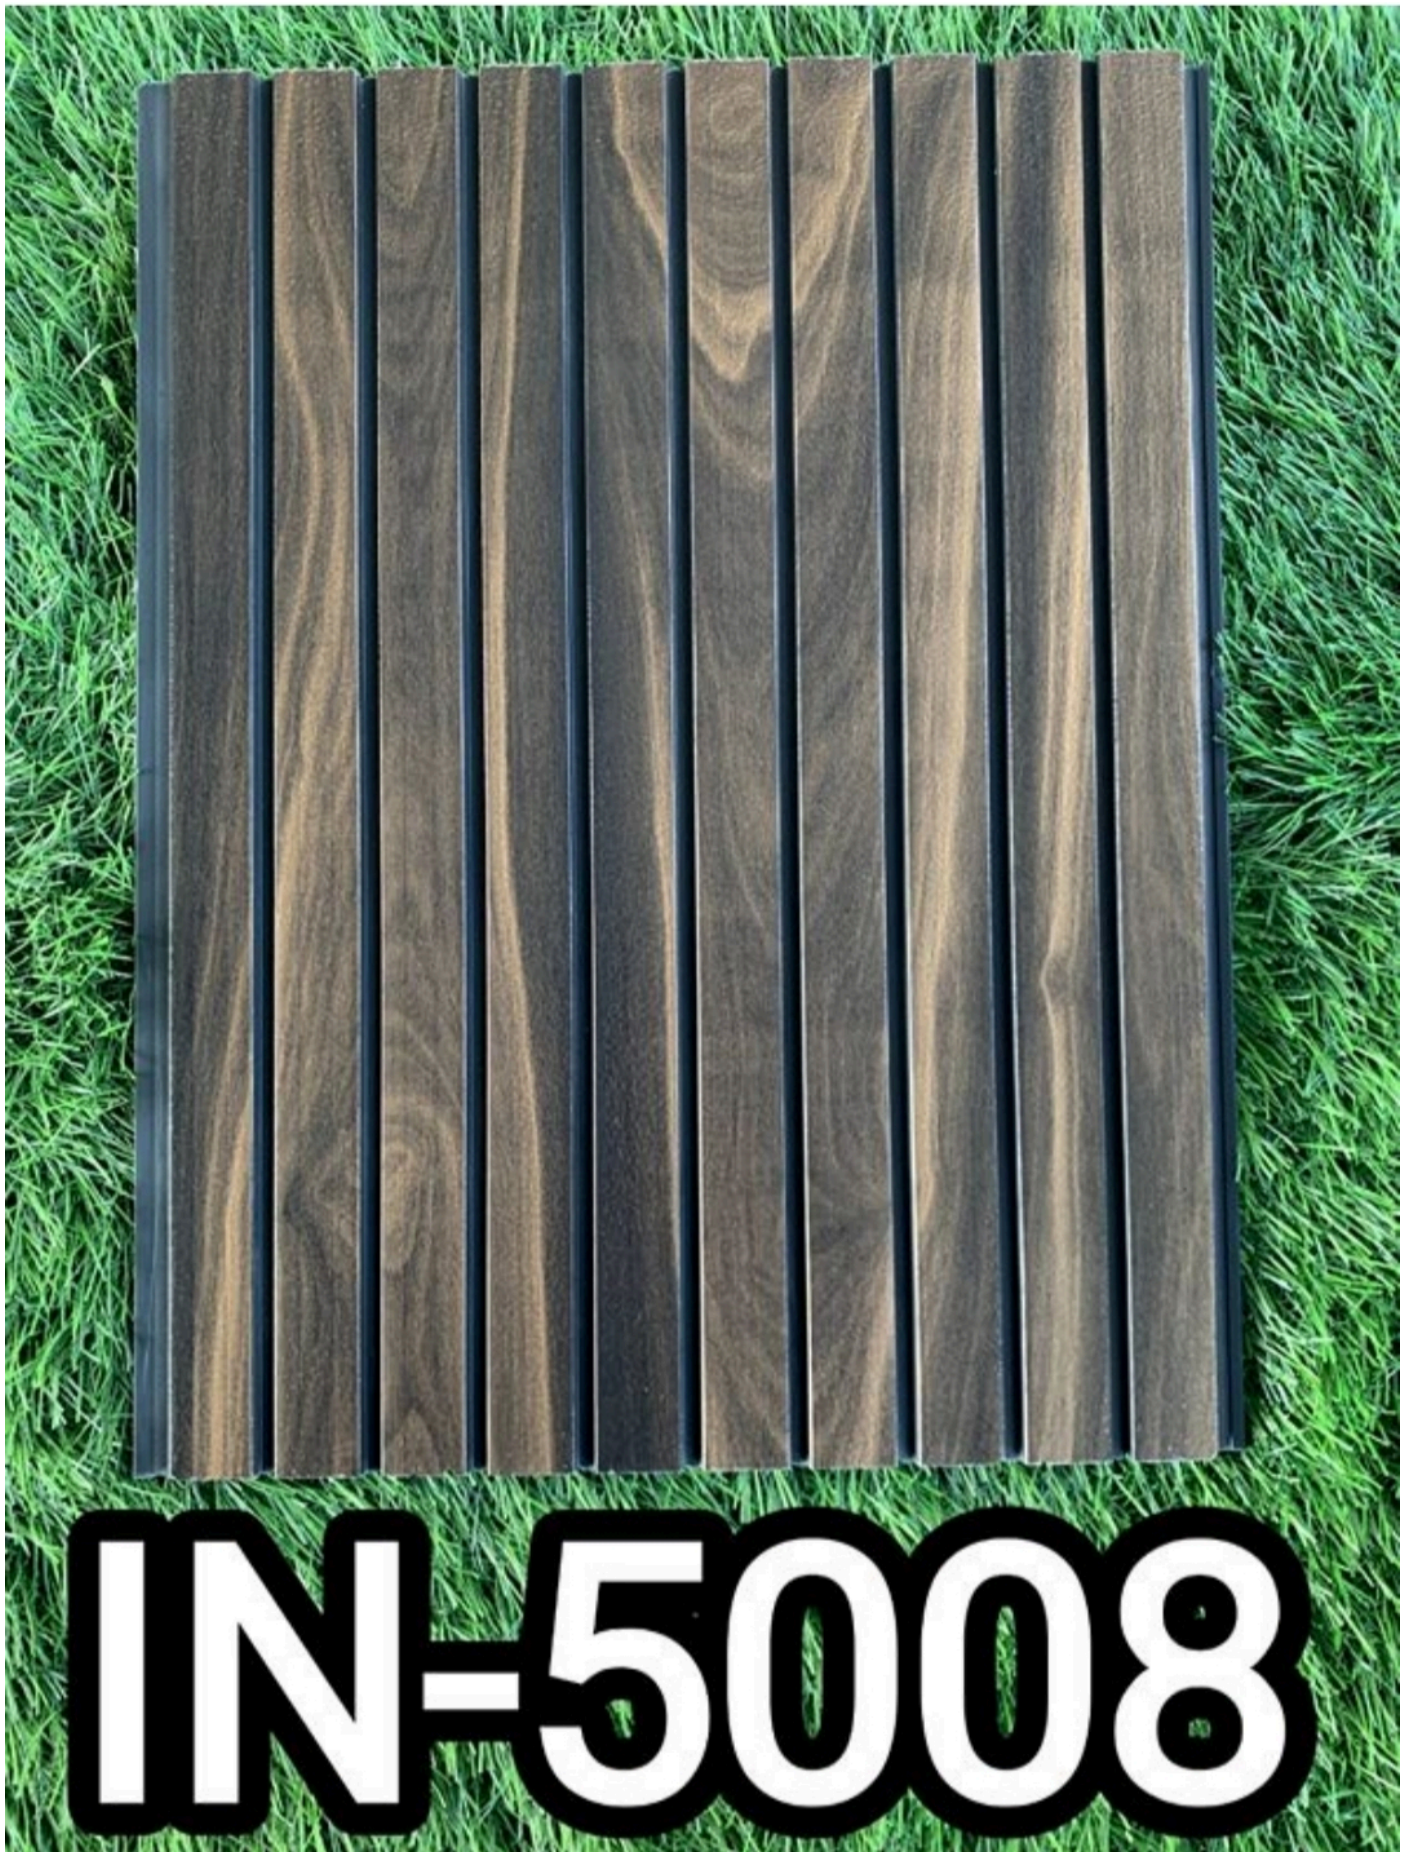

IN-1251

IN-1252

IN-5012

IN-5013

IN-5014

IN-5015

IN-5004

IN-5005

IN-5055

IN-5056

IN-5001

IN-5002

IN-5003

The image shows two vertical panels of wood-grain laminate flooring. The left panel is a dark grey color with a subtle wood grain pattern. The right panel is a natural light brown color with a more pronounced wood grain. Both panels have a glossy finish, reflecting light. The panels are separated by a thin vertical line.